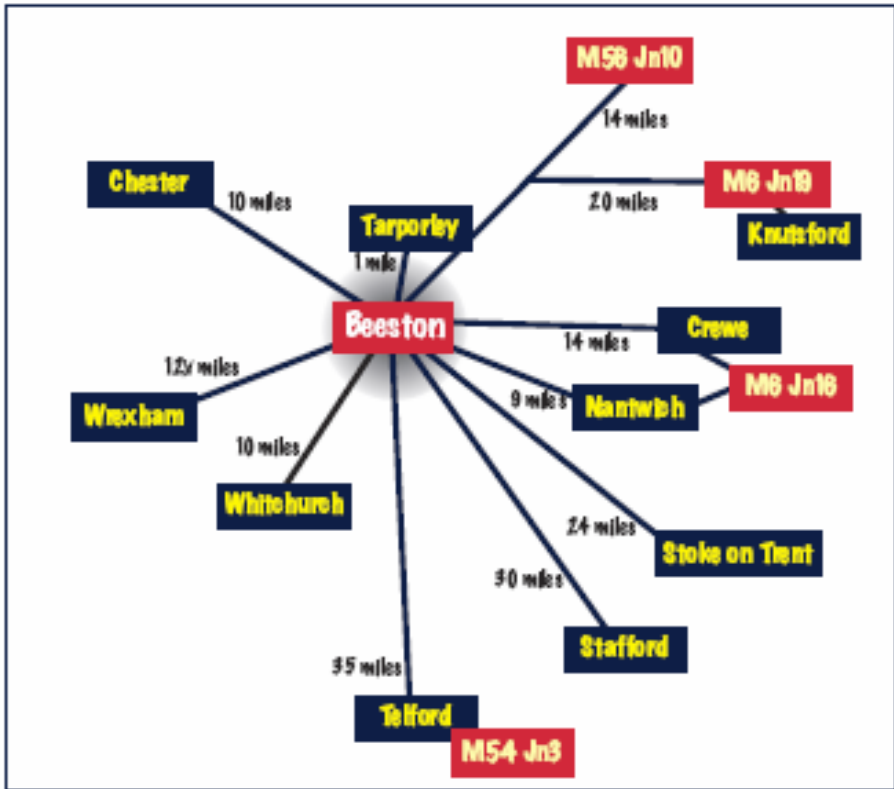

BEESTON CASTLE AUCTION
BEESTON • NEAR TARPORLEY
CHESHIRE

SAT NAV - CW6 9NZ

Directions to Beeston Castle Auction leaving the Motorway System ...

M6 Junction 16

A500 to Nantwich then A51 Chester turning left onto A49 at Tarporley traffic lights.

M6 Junction 18

A54 through Middlewich and Winsford until reaching junction with A49 and turning left towards Tarporley.

M6 Junction 19

A556 through to A49 at Sandiway traffic lights turning left towards Tarporley.

M56 Junction 10

Follow A49 South to Beeston.

M54 Junction 3

A41 North to Whitchurch then connecting on A49 on Whitchurch By-pass towards Tarporley.

www.wrightmarshall.co.uk