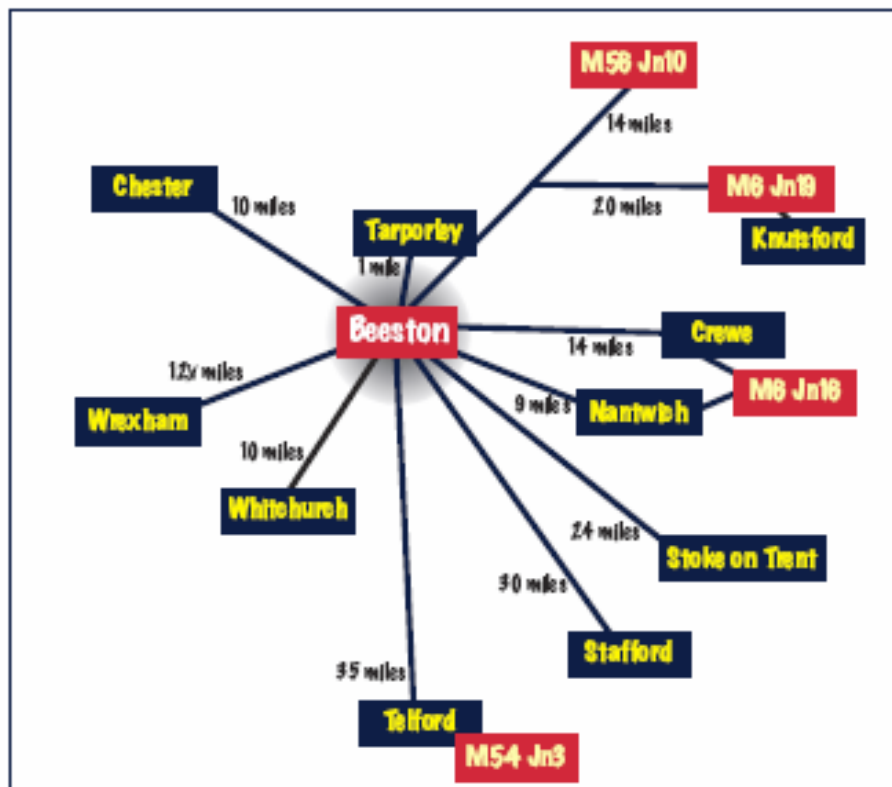

M6 Junction 16

A500 to Nantwich then A51 Chester turning left onto A49 at Tarporley traffic lights.

M6 Junction 18

A54 through Middlewich and Winsford until reaching junction with A49 and turning left towards Tarporley.

M6 Junction 19

A556 through to A49 at Sandiway traffic lights turning left towards Tarporley.

M56 Junction 10

Follow A49 South to Beeston.

M54 Junction 3

A41 North to Whitchurch then connecting on A49 on Whitchurch By-pass towards Tarporley.